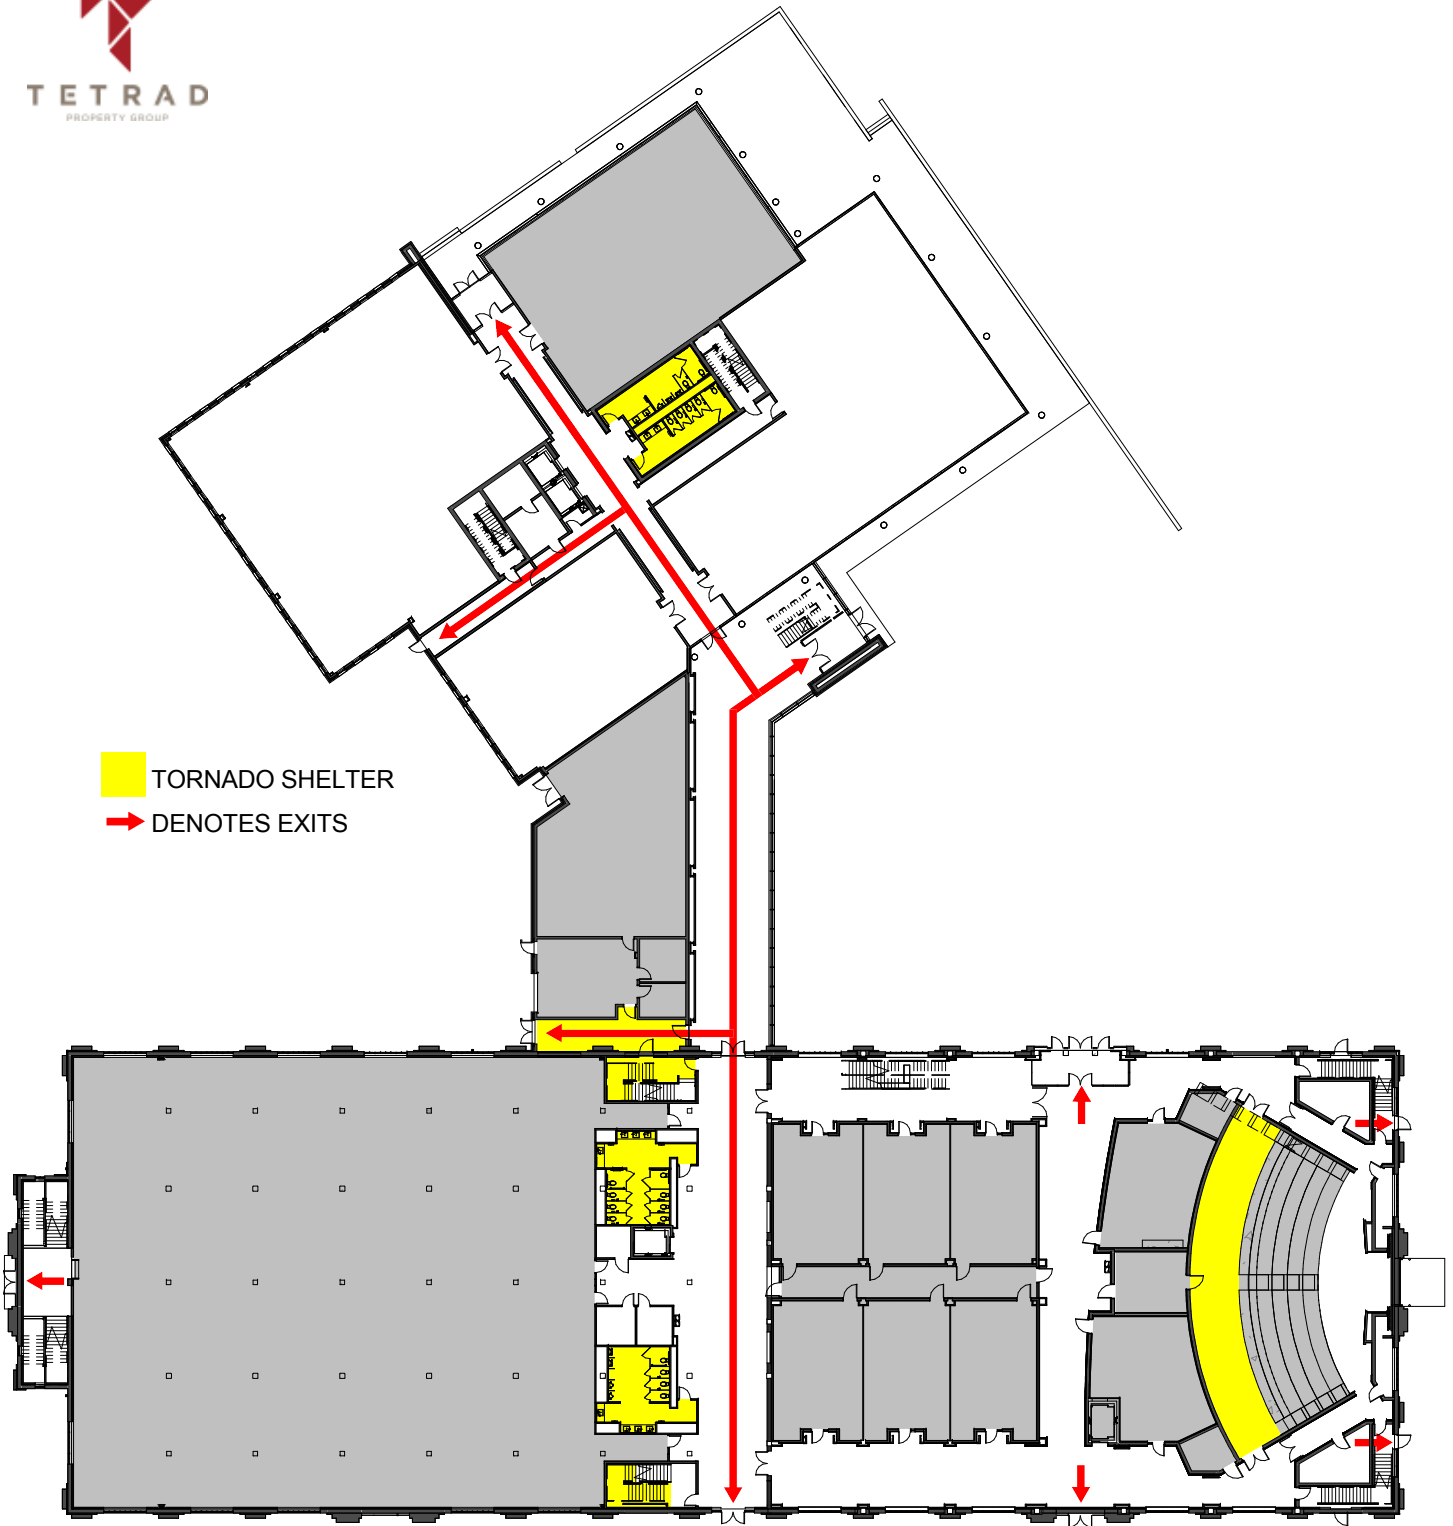

EMERGENCY EVACUATION PLAN

 TORNADO SHELTER
 DENOTES EXITS

FIRST FLOOR

EMERGENCY EVACUATION PLAN

SECOND FLOOR

EMERGENCY EVACUATION PLAN

→ DENOTES EXITS

THIRD FLOOR

EMERGENCY EVACUATION PLAN

 TORNADO SHELTER
 DENOTES EXITS

 FIRST FLOOR

EMERGENCY EVACUATION PLAN

→ DENOTES EXITS

SECOND FLOOR

EMERGENCY EVACUATION PLAN

→ DENOTES EXITS

EMERGENCY EVACUATION PLAN

 TORNADO SHELTER
 DENOTES EXITS

 FIRST FLOOR