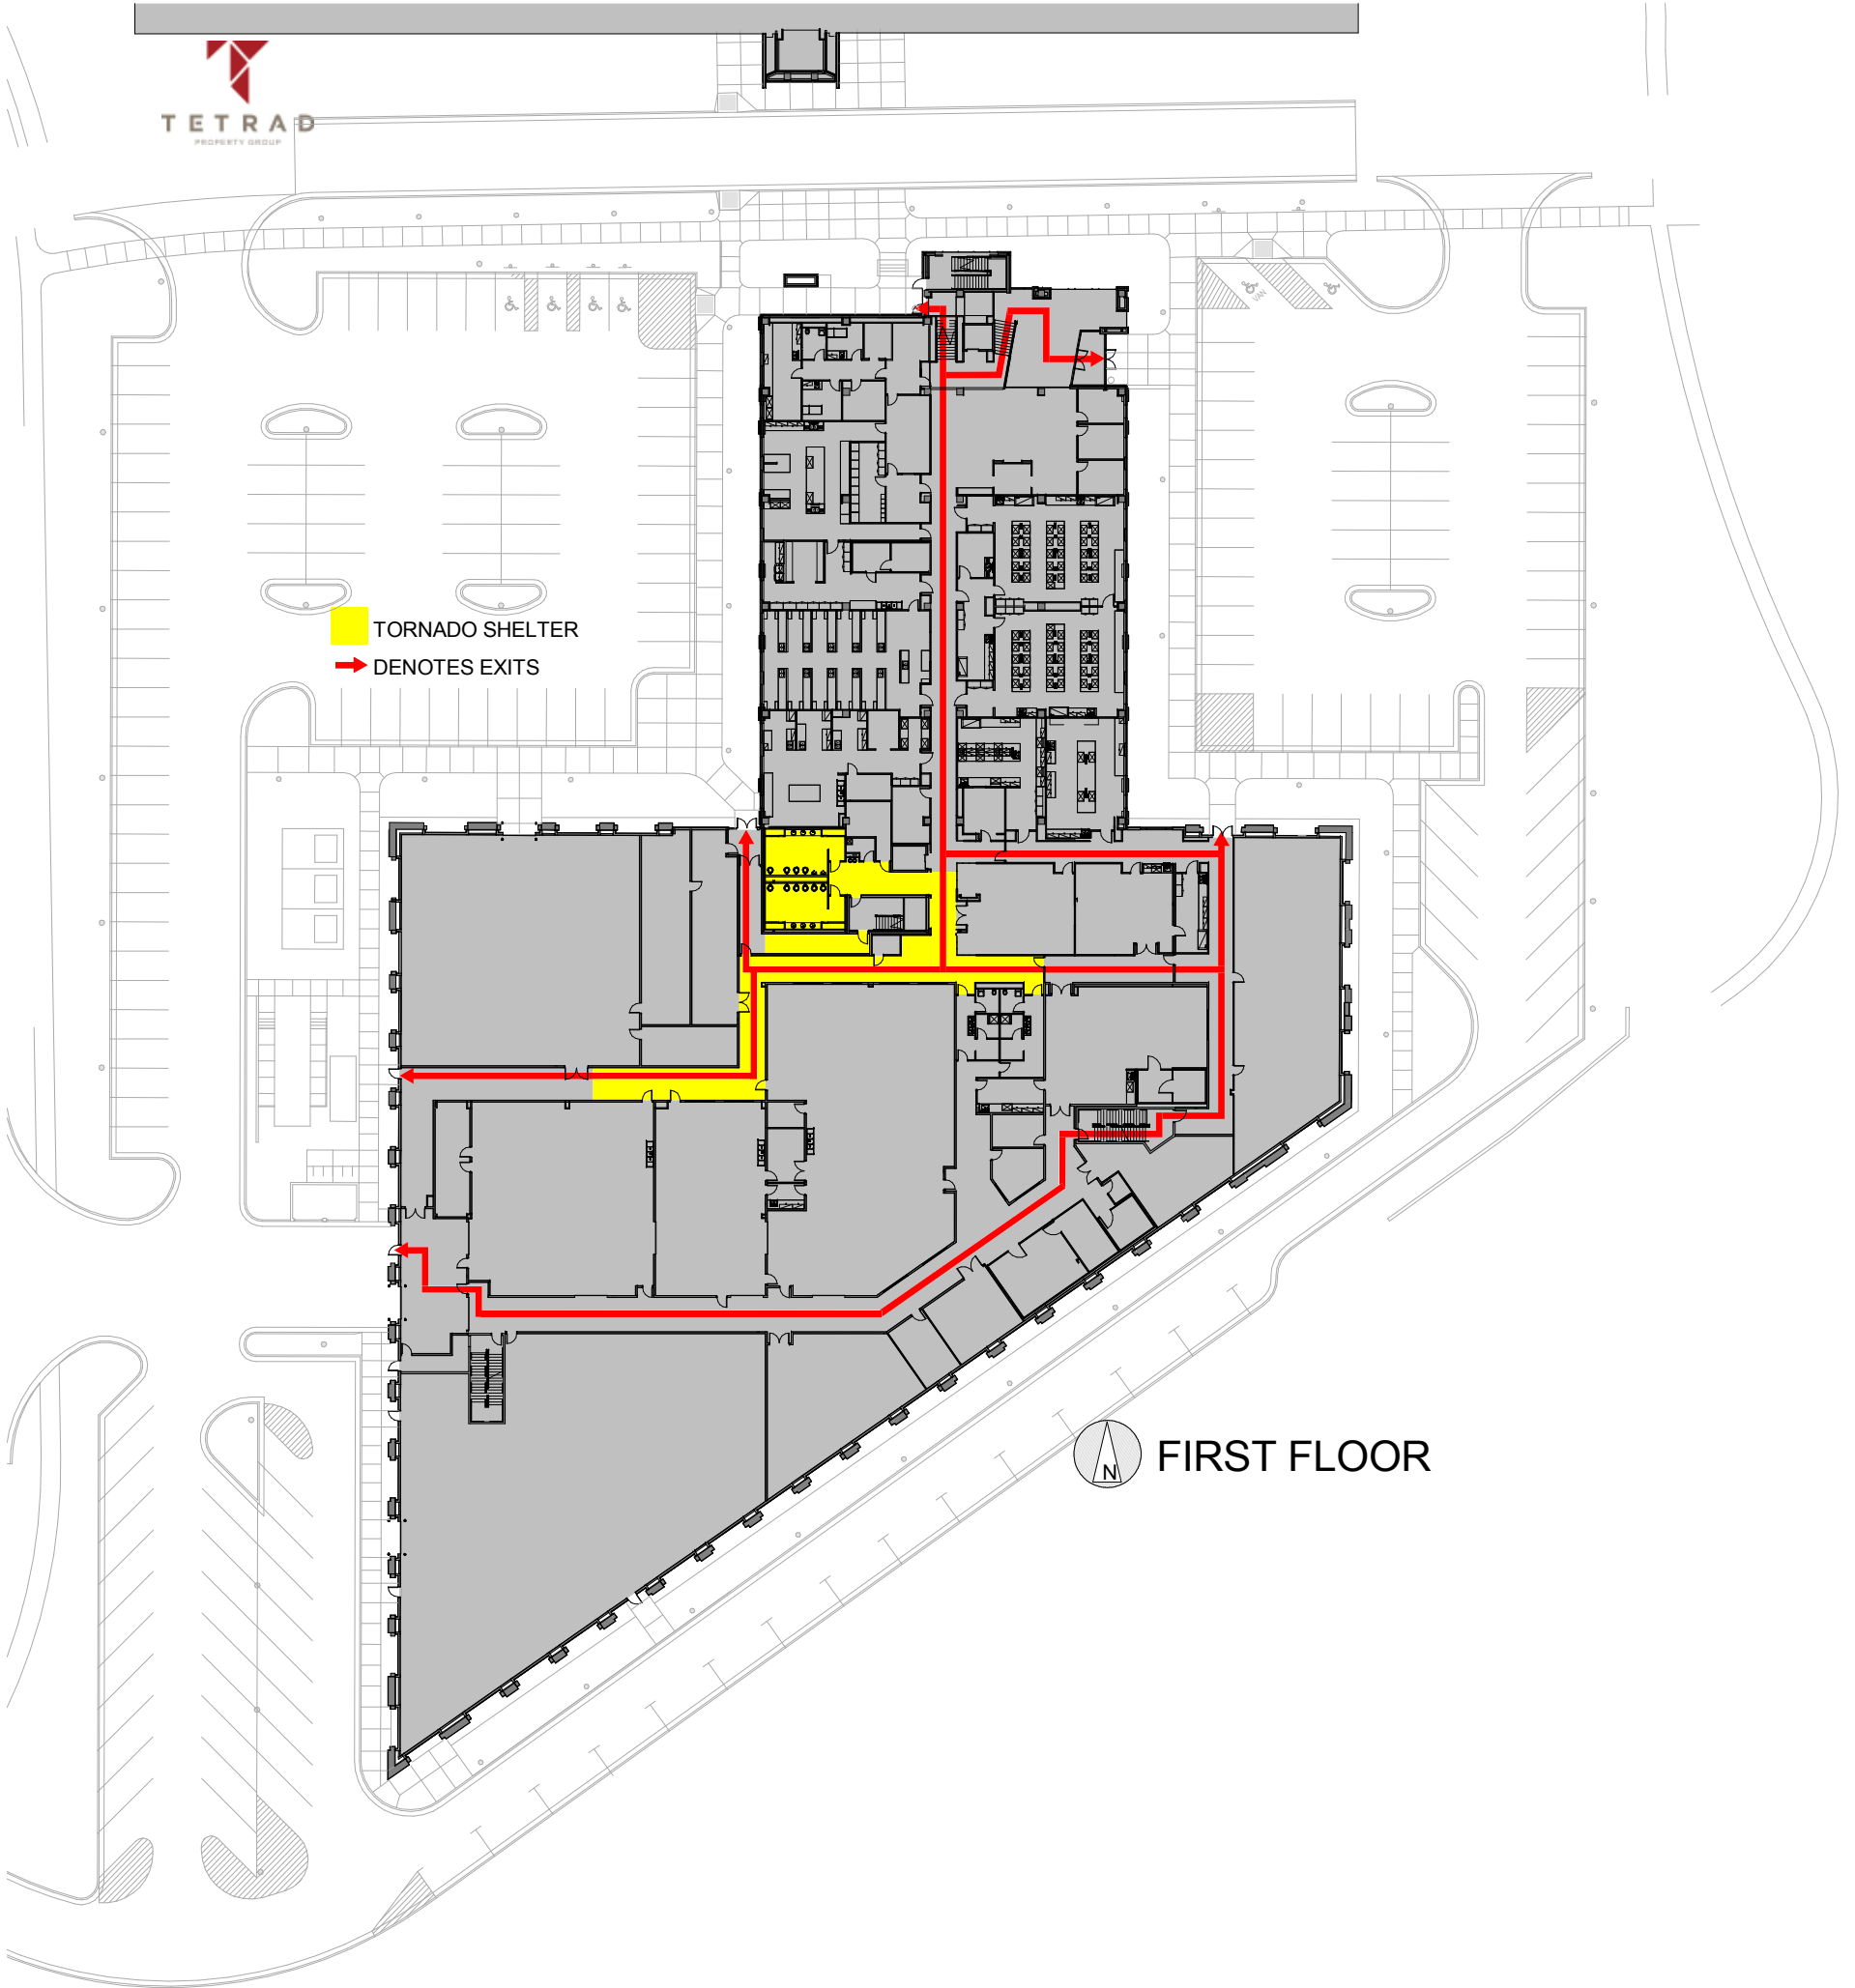

EMERGENCY EVACUATION PLAN

 TORNADO SHELTER
 DENOTES EXITS

FIRST FLOOR

EMERGENCY EVACUATION PLAN

SECOND FLOOR

EMERGENCY EVACUATION PLAN

→ DENOTES EXITS

THIRD FLOOR

EMERGENCY EVACUATION PLAN

 TORNADO SHELTER
 DENOTES EXITS

 FIRST FLOOR

EMERGENCY EVACUATION PLAN

→ DENOTES EXITS

SECOND FLOOR

EMERGENCY EVACUATION PLAN

→ DENOTES EXITS

EMERGENCY EVACUATION PLAN

 TORNADO SHELTER
 DENOTES EXITS

 FIRST FLOOR